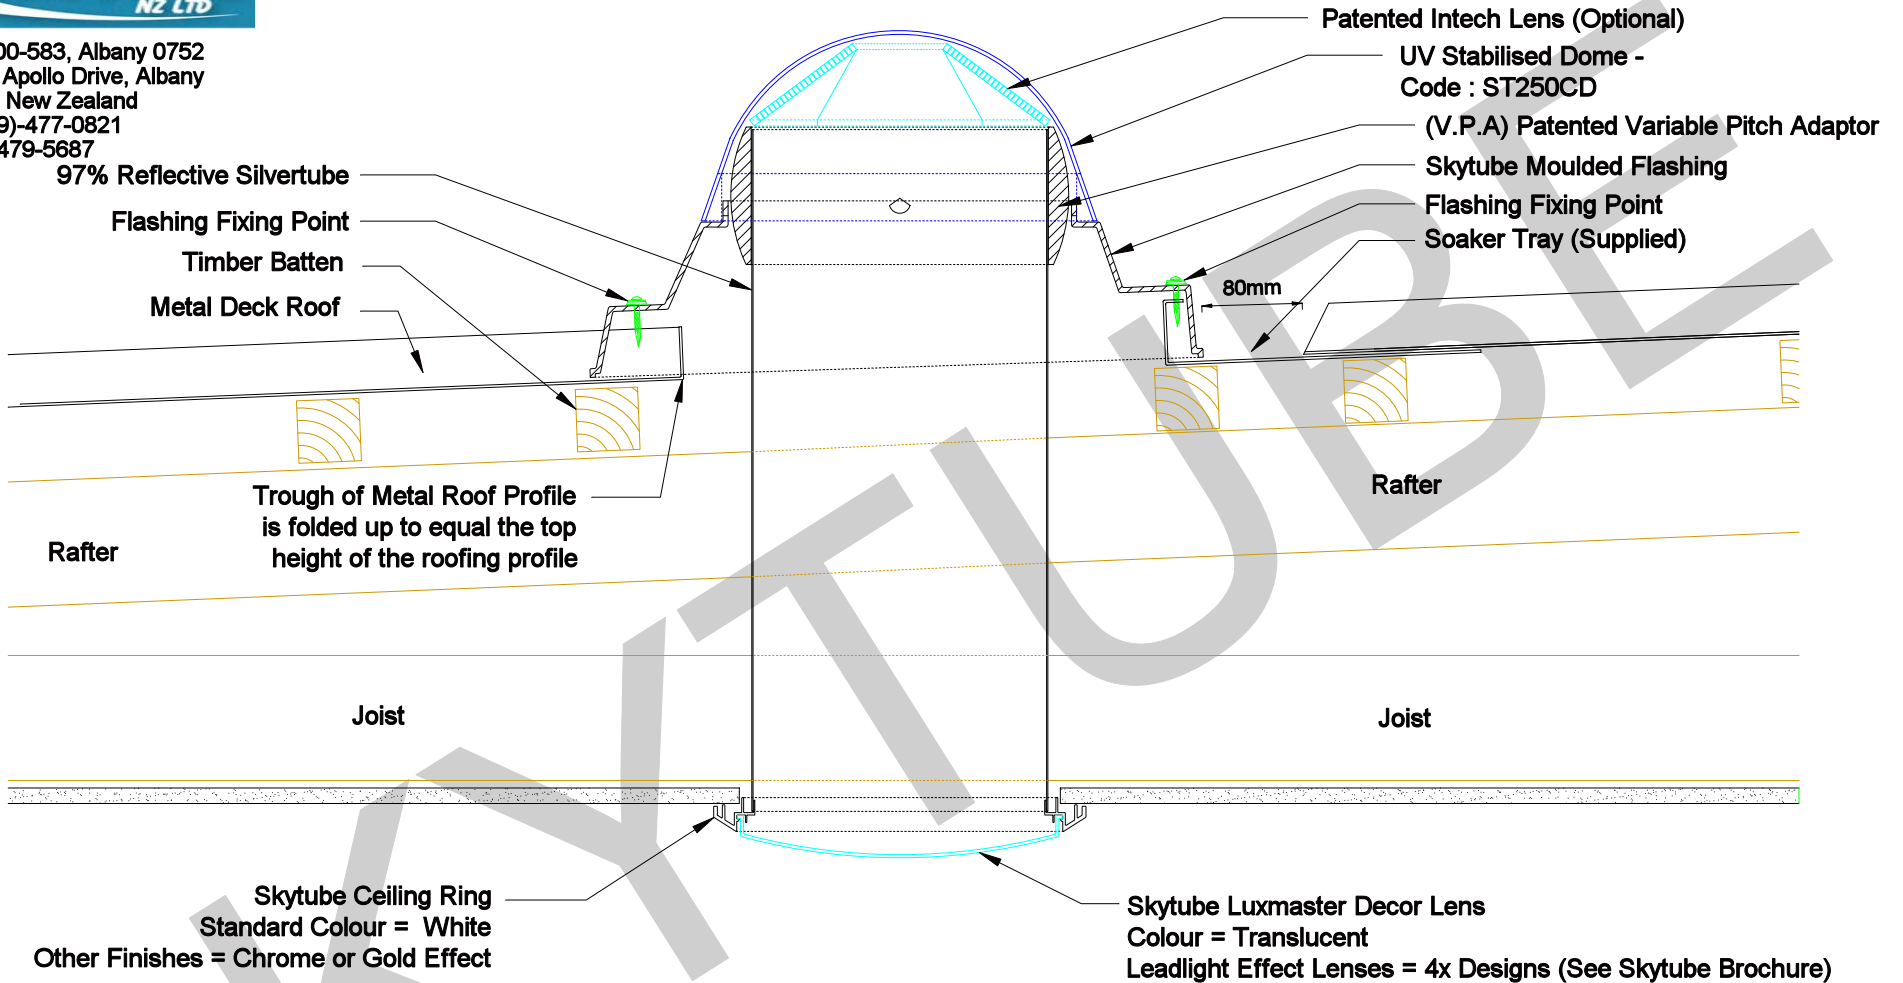

PO Box 300-583, Albany 0752
 Unit 3, 75 Apollo Drive, Albany
 Auckland, New Zealand
 Phone: (09)-477-0821
 Fax: (09)-479-5687

**Section Detail:
 Skewed Installation using V.P.A and Angle Adaptor.**

The Variable Pitch Adaptor (V.P.A.) allows for the installation of the tube to be skewed up to 10 degrees towards the North, East or West. Roof framing may require the addition of an Angle Adaptor (ST250STAA) to allow the tube to be skewed to a greater angle. (NB. Sloping the tube towards the South greatly reduces its effectiveness.)

Specification:
 Skytube 250 - Metal Deck Roof
 Code:
 STK250MD

Title:	250 Skytube Fitted On A Metal Deck Roof Section			
Scale:	Not to Scale	Detail No.	STK250MD	Rev.
Client:				
Project:				
Date:	20.03.08	Drawn by:	T.J. Kinzett	