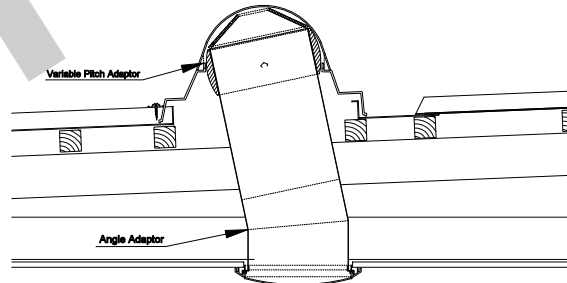

PO Box 300-583, Albany 0752
 Unit 3, 75 Apollo Drive, Albany
 Auckland, New Zealand
 Phone: (09)-477-0821
 Fax: (09)-479-5687

**Section Detail:
 Skewed Installation using V.P.A and Angle Adaptor.**

The Variable Pitch Adaptor (V.P.A.) allows for the installation of the tube to be skewed up to 10 degrees towards the North, East or West. Roof framing may require the addition of an Angle Adaptor (ST250STAA) to allow the tube to be skewed to a greater angle. (NB. Sloping the tube towards the South greatly reduces its effectiveness.)

Specification:
 Skytube 250 - Metal Deck Roof
 Code:
 STK250MD

Title:	250 Skytube Fitted On A Metal Deck Roof Section			
Scale:	Not to Scale	Detail No.	STK250MD	Rev.
Client:				
Project:				
Date:	20.03.08	Drawn by:	T.J. Kinzett	